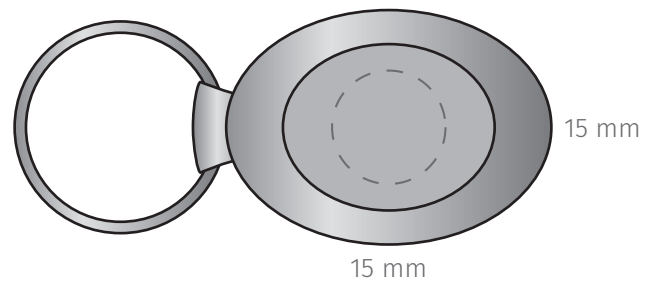

TEMPLATE:
■ OVAL KEYRING

Item shown at 100% actual size when viewed on A4 paper

BRANDING - Pad, Engrave

Max print area 15 x15mm